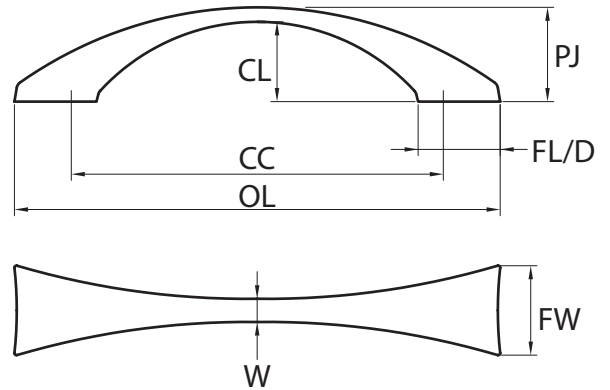

Detailed Product Dimensions Guide

JEFFREY ALEXANDER®
by Hardware Resources

ELEMENTS®
by Hardware Resources

CC	Center-to-Center
OL/DIA	Overall Length/ Diameter
W	Width*
FW	Foot Width
FL/D	Foot Length/Foot Diameter
PJ	Projection
CL	Clearance

*For pulls, width is measured in the center of the pull
For knobs, width is measured at the widest point

Tapered Pull

Pull with Round Foot

Pull with Oblong Foot

Oblong Knob/T-Knob with Round Foot

Round Knob with Round Foot