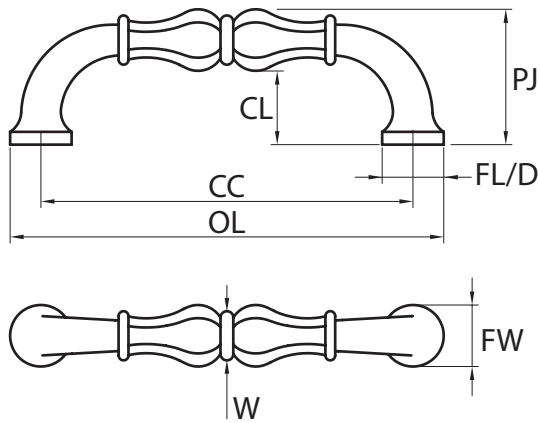

Detailed Product Dimensions Guide

JEFFREY ALEXANDER®
by Hardware Resources

ELEMENTS®
by Hardware Resources

CC	Center-to-Center
OL/DIA	Overall Length/ Diameter
W	Width*
FW	Foot Width
FL/D	Foot Length/Foot Diameter
PJ	Projection
CL	Clearance

*For pulls, width is measured in the center of the pull
For knobs, width is measured at the widest point

Tapered Pull

Pull with Round Foot

Pull with Oblong Foot

Oblong Knob/T-Knob with Round Foot

Round Knob with Round Foot