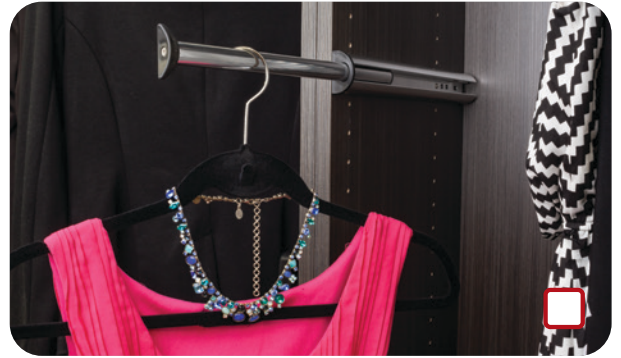

*Closet Widths: 25-1/2" – 35"
or 33" – 48"*

Finishes: Chrome with Silver, Black

Telescoping Valet Rod: This pullout rod in a polished chrome finish allows you to set aside items for the next day.

Laundry Valet: