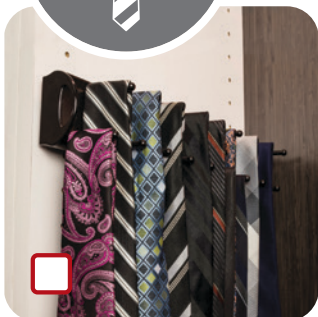

ALSO AVAILABLE: Pullout Canvas Hamper with 19" tall removable nylon bag

Size: Fits 18" x 14" or 24" x 18" spaces

Jewelry

Jewelry Trays: These felt-lined trays are a stylish way to organize multiple accessories.

Configurations:

4" w/ 5 compartments
2" w/ 10 compartments

Colors: Grey and Black

Ties

14" Tie Rack: This pullout rack has 18 hooks that are perfect for organizing ties and scarves.

Finishes: Dark Bronze, Satin Nickel, Polished Chrome

11" Fixed Mount Rack: This versatile rack can be used to store necklaces, scarves, belts, ties, and more.

Available with 6 or 12 slip-resistant hooks.

Finishes: Brushed Oil Rubbed Bronze, Polished Chrome