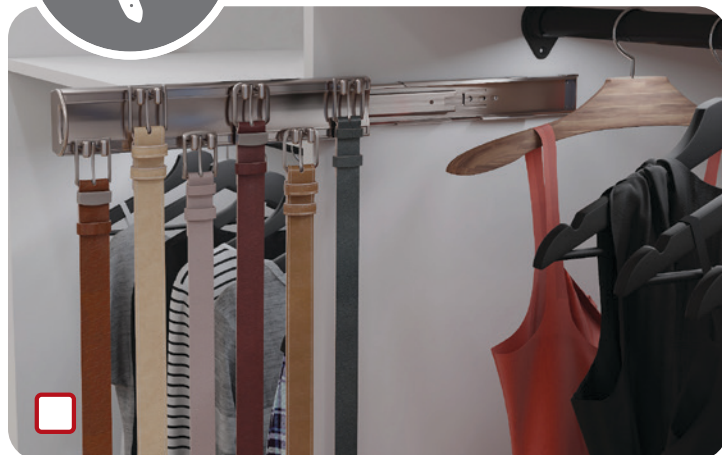

Belts

14" Belt Rack: This pullout rack has 6 double hooks to hold an array of belts.

Finishes: Dark Bronze, Satin Nickel, Polished Chrome

ALSO AVAILABLE:

- Cascading Tie Organizer
- Tri-Level Tie Organizer
- 12" Sliding Belt & Tie Racks

**SEE MORE
OPTIONS ON
OUR WEBSITE**