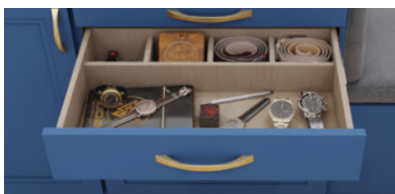

Wardrobe Lift

Increase your closet capacity by utilizing the overhang space with a wardrobe lift. One pull of the adjustable handle brings your overhead clothing within reach. An integrated hydraulic system ensures smooth lowering.

Lighted Closet Rod Fixture

Illuminate your morning routine by making it easier to see and select the perfect outfit with our innovative lighted rods.

Pullout Belt Rack

Our pullout belt rack makes belt storage a breeze. This rack keeps multiple belts readily accessible.

Laundry

Pullout Hamper:

This white plastic bin with a chrome wire pullout contains laundry items and allows them to be easily transported. When not in use, it slides out of view.

Size: Fits 24" x 14" spaces

Add additional organization with decorative hooks from Elements.

- Tested to hold up to 35 lbs
- Finishes match our cabinet knobs and pulls
- Lifetime Warranty

Browse our collection of decorative hooks on our website.