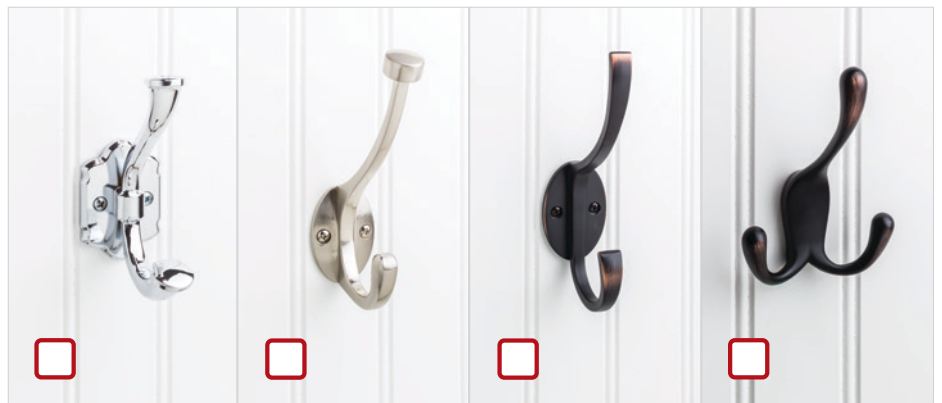

View these products and more at www.TaskLighting.com

We make everything you need for a well-organized closet.

Beautiful Knobs and Pulls

Add functionality and also a bit of style to your closet drawers with knobs and pulls. For over 20 years, Hardware Resources has provided the decorative finishing touches with our flagship brands Jeffrey Alexander and Elements.

- Over 100 beautiful knob and pull collections to choose from
- Various size, finish and price point options to satisfy most every desire
- Lifetime warranty on all of our knobs and pulls

Decorative Hooks

Add additional organization with decorative hooks from Elements.

- Tested to hold up to 35 lbs
- Finishes match our cabinet knobs and pulls
- Lifetime Warranty

Browse our collection of decorative hooks on our website.