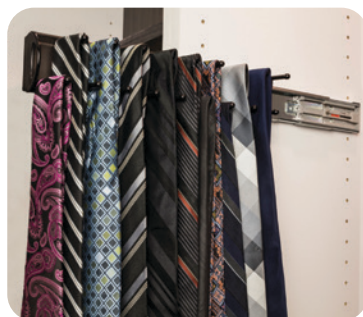

ALSO AVAILABLE: Pullout Canvas Hamper with 19" tall removable nylon bag

Size: Fits 18" x 14" or 24" x 18" spaces

Jewelry

Jewelry Trays: These felt-lined trays are a stylish way to organize multiple accessories.

Configurations:

4" w/ 5 compartments
2" w/ 10 compartments

Colors: Grey and Black

Ties

14" Tie Rack: This pullout rack has 18 hooks that are perfect for organizing ties and scarves.

Finishes: Dark Bronze, Satin Nickel, Polished Chrome

11" Fixed Mount Rack: This versatile rack can be used to store necklaces, scarves, belts, ties, and more.

Available with 6 or 12 slip-resistant hooks.

Finishes: Brushed Oil Rubbed Bronze, Polished Chrome