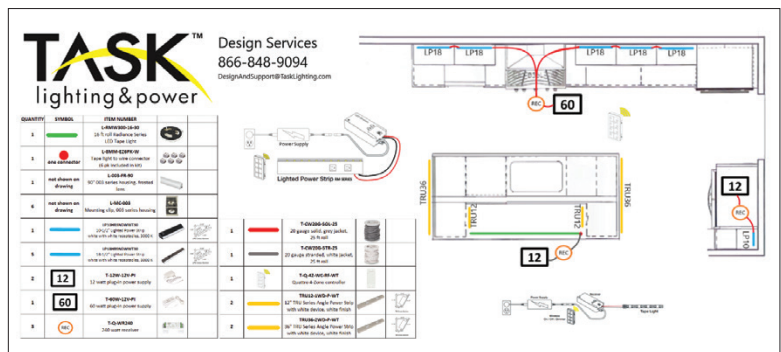

Sample layout from Design Services showing Lighted Power Strip and Angle Power Strip fixtures