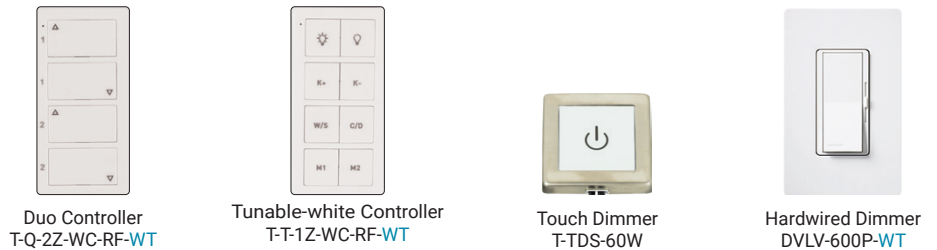

Selection of Controller

Assistance in deciding what controller works best for your lighting design