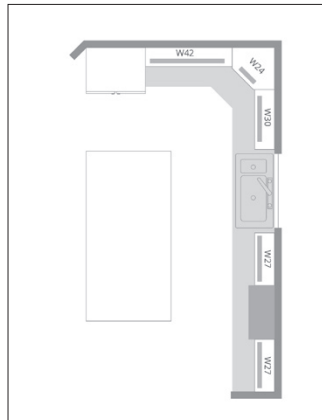

SELECT FINISH OPTION
 Black Bronze Satin Nickel White

Find your floor plan or elevation with dimensions on <https://delivr.com/2vk42> and receive a layout and quote in 48 hours.

Job Name _____
Date Needed By _____
Dealer Name _____
Dealer No. _____