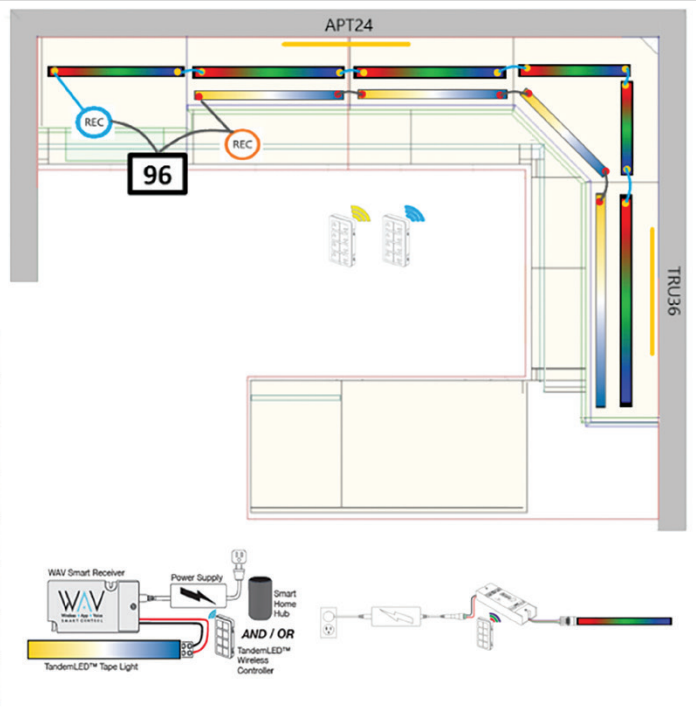

Layout and Product Recommendations

Layout recommendations for the best lighting and power locations with a suggested products list included

Sample layout showing Multi-color RGB Lighting, Tunable-white Lighting, and Angle Power Strip Fixtures

Design Services
866-848-9094
DesignAndSupport@TaskLighting.com

QUANTITY	SYMBOL	ITEM NUMBER	
1		L-T600-16-MW 16 ft roll Tandem Series LED Tape Light	
2		L-EMM-EZPK-W Tape light to wire connector (6 pk included in kit)	
1	not shown on drawing	L-007-FR-48 48" 007 series flat housing frosted lens	
1	not shown on drawing	L-007-FR-90 90" 007 series flat housing frosted lens	
10	not shown on drawing	L-MC-007 Mounting clip, 007 series housing	
1		L-RGB-A330-16 16 ft roll RGB coloring changing LED tape light	
15		L-10MM-RGB-WSC RGB tape light to wire connector	
2	not shown on drawing	L-APW-42S 3M Adhesive Promoter Wipes	
1		T-96W-12V-PI 96 watt plug in power supply	
1		T-TWAV-WR-120 WAV Smart Receiver	
1		T-WAV-WR180-RGB WAV Smart Receiver for 4-wire RGB Lighting	
1		T-CW200-STR-25 20 gauge stranded, white jacket, 25 ft. roll	
15'		L-RGB-4C-WIRE RGB 4-wire connection wire	
1		T-T-12-WC-RF-WT TandemLED wireless 1 Zone controller, White	
1		T-C-RGBWC-RF-WT RGB wireless controller	
1		APT24-4G-P-SH 24" slim profile angle power strip	
1		TRU36-200-P-SH 36" TRU Series Angle Power Strip with white device, white finish	

Wiring is based upon job site conditions.
Additional power supplies & receivers may be needed based upon areas required and zones needed.

Final installation photo based on layout by Design Services

Sample layout showing Tunable-white Lighting and Angle Power Strip Fixtures